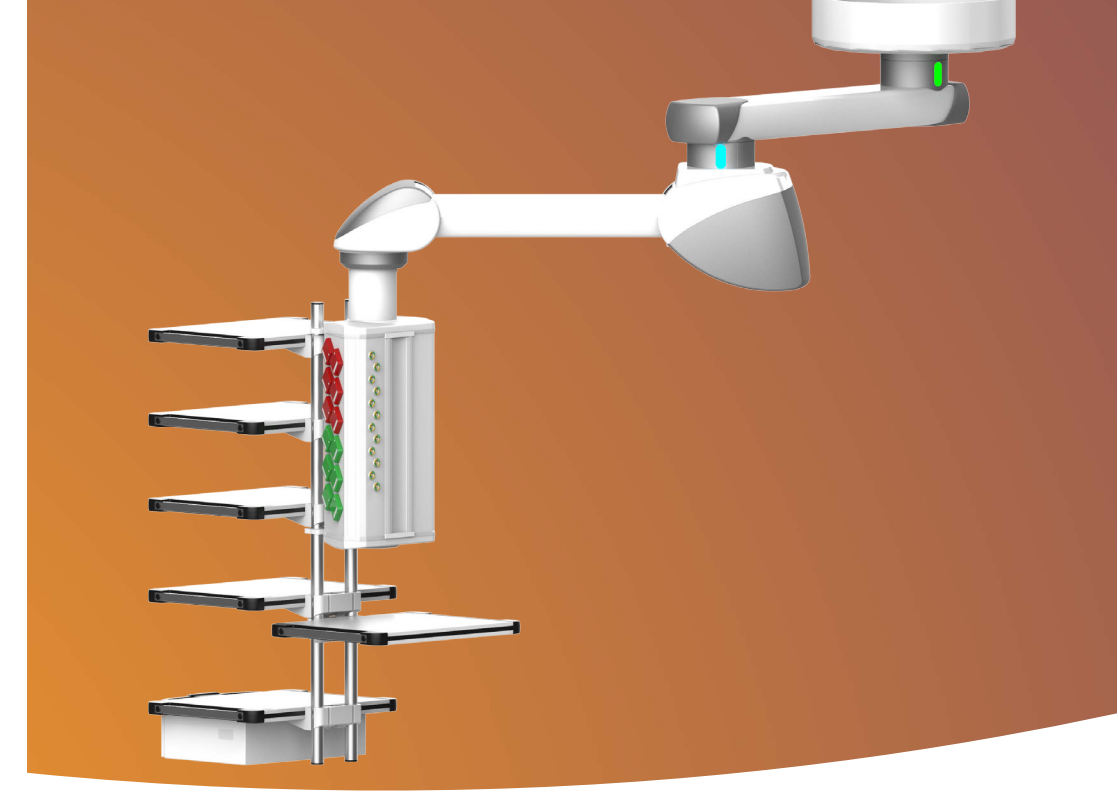

Email: info@HSIbooms.com

Web: www.HSIbooms.com

PREPARE THE PROFESSIONALS OF TOMORROW WITH CUTTING-EDGE TRAINING TOOLS

TRAIN WITH THE RIGHT EQUIPMENT

The **Cogent™ Boom System** affords students the opportunity to hone their skills with the same equipment that they will soon depend on in hospitals and clinics. By promoting comfort with these devices, you can ease the learning curve new professionals may face as they enter the workforce, reducing stress and improving patient outcomes.

Personalize your **Cogent™ Boom System** freely with the whole range of **Cygnus Boom Arms** and the infinitely customizable **Titan Vertical Service Head**. These options afford the freedom to design an educational system that provides a host of tools with which students can practice while keeping your project on budget, especially when using the economical **Selene Anesthesia Boom**.

The interchangeable components of the **Titan** also allow the flexibility to upgrade and enhance your **Cogent™ Boom System** as your needs evolve and change. Add additional modules and accessories to increase training capacity and sophistication without requiring a total equipment replacement. With this functionality, the **Cogent™ Boom System** can grow to meet your changing needs without costly renovations or wasted equipment.

A CLEAN SPACE

- Reduce clutter in training spaces by organizing equipment on the Titan Service Head
- Consolidate lights, monitors, and other accessories directly on the **Cogent™ Boom System**
- Secure cables and hoses within the **Cygnus Boom Arms** or **Selene Anesthesia Boom** to prevent tangles and tripping hazards
- Make cleaning faster and easier with hygienic surfaces and fewer obstacles