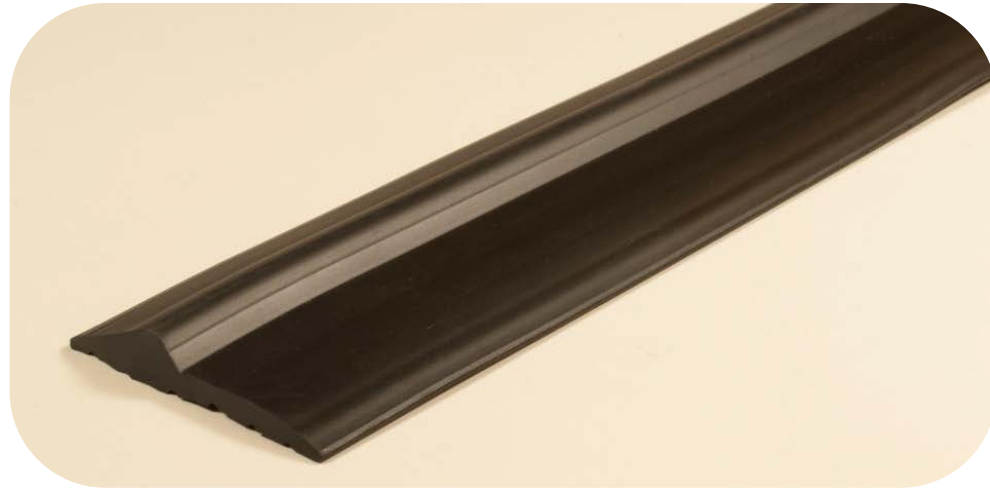

750 Garcia Ave, Pittsburg
CA 94565
+1.925.427.7800
HSIheadwalls.com

Floor Bed Stop Bed Locator

The Floor Bed Stop is made of solid vinyl to provide a hard surface that will prevent the bed from touching the wall. Available in black only. 3" wide and 0.5" high. May be glued or screwed to the floor.

Features/Specifications:

- Solid vinyl construction
- 0.5" high low profile
- Can be glued or screwed to floor
- Protects walls from impact with beds

Description	Part Number
48" Bed Stop	050720-48
36" Bed Stop	050720-36