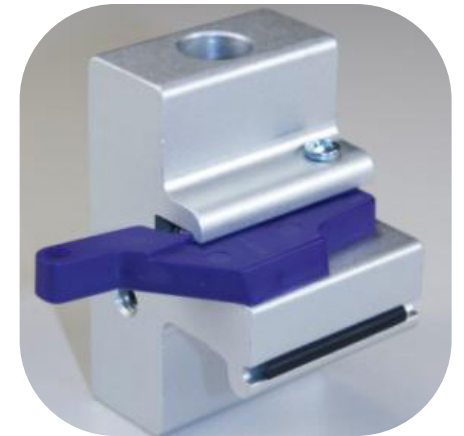

#050443

MA Rail accepts MA Brackets.
Please Specify Length at time of order

050433-XX

xx= length

Example 050443-24 is a 24" long rail

MA Bracket

178744

MA Adapter Bracket

178746

Wall Mount Hanger

140205

Unimount™ Vertical Equipment Track

#050466

Unimount™ Track accepts Unimount Brackets.

lease Specify Length at time of order

050466-XX