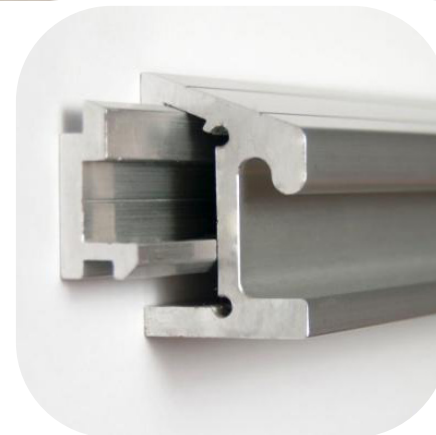

'F' Type Eclipse™ Horizontal Equipment Rail

#050469

'F' Type Eclipse™ Rails accept Clamp-On Brackets. Laminate Insert is Satin Oxide. Standard, Premium or Wood Grain laminates are available but may incur additional cost.

#050443

MA Rail accepts MA Brackets.
Please Specify Length at time of order

050433-XX

xx= length

Example 050443-24 is a 24" long rail

MA Bracket

178744

MA Adapter Bracket

178746

Wall Mount Hanger

140205

Unimount™ Vertical Equipment Track

#050466

Unimount™ Track accepts Unimount Brackets.

lease Specify Length at time of order

050466-XX