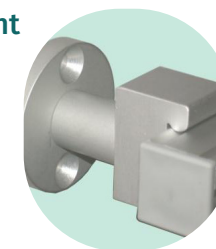

'F' Type Eclipse™ Horizontal Equipment Rail

#050469

'F' Type Eclipse™ Rails accept Clamp-On Brackets. Laminate Insert is Satin Oxide. Standard, Premium or Wood Grain laminates are available but may incur additional cost.

Please specify length at time of order
050469-XX
xx= length
Example 050469-48 is a 48" long rail

Clamp-On Bracket

178209

Adaptor Bracket

178210

Unimount Rail Mount

178210

Rapid Mount Bracket

211744

Low Profile (1-5/8") Wall Mount

048301

High Profile (4-3/4") Wall Mount

048300

750 Garcia Ave,
Pittsburg
CA 94565
+1.925.427.7800

750 Garcia Ave,
Pittsburg
CA 94565
+1.925.427.7800

MA Rail, Horizontal Equipment Rail