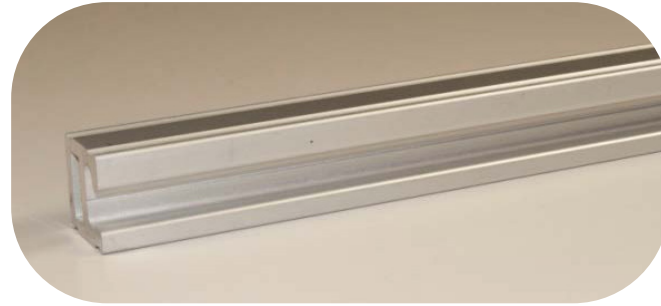

Eclipse Horizontal Equipment Rail

#050453

'F' Type Eclipse Horizontal Equipment Rail

#050469