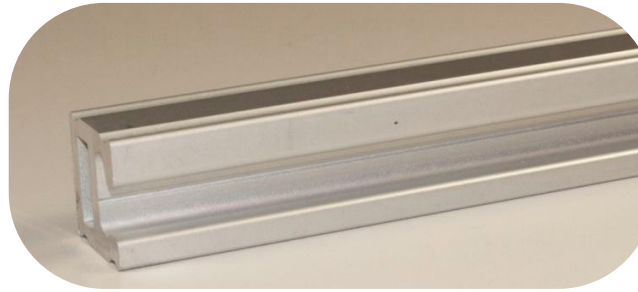

750 Garcia Ave, Pittsburg
CA 94565
+1.925.427.7800
HSIheadwalls.com

Equipment Rail

HSI equipment rail can be used with Ohio, Hill-Rom, Amico, Modular, Paladin, Eastern Rail, Nexspan and Fairfield accessories. Both horizontal and vertical equipment rail configurations meet the needs of your facility.

Unimount Vertical Equipment Track

#050466

750 Garcia Ave,
Pittsburg
CA 94565
+1.925.427.7800

Eclipse™ Horizontal Equipment Rail

#050453

Eclipse™ Rails accept both Clamp-On and Rapid Mount Brackets.

Please specify length at time of order
050453-XX
xx= length
Example 050453-24 is a 24" long rail

'F' Type Eclipse™ Horizontal Equipment Rail

#050469

'F' Type Eclipse™ Rails accept Clamp-On Brackets. Laminate Insert is Satin Oxide. Standard, Premium or Wood Grain laminates are available but may incur additional cost.