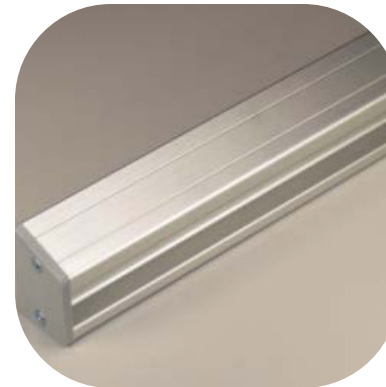

750 Garcia Ave, Pittsburg
CA 94565
+1.925.427.7800
HSIheadwalls.com

Equipment Rail

HSI equipment rail can be used with Ohio, Hill-Rom, Amico, Modular, Paladin, Eastern Rail, Nexspan and Fairfield accessories. Both horizontal and vertical equipment rail configurations meet the needs of your facility.

Unimount Vertical Equipment Track

#050466

750 Garcia Ave,
Pittsburg
CA 94565
+1.925.427.7800

Eclipse™ Horizontal Equipment Rail

#050453

Eclipse™ Rails accept both Clamp-On and Rapid Mount Brackets.

Please specify length at time of order
050453-XX
xx= length
Example 050453-24 is a 24" long rail

'F' Type Eclipse™ Horizontal Equipment Rail

#050469

'F' Type Eclipse™ Rails accept Clamp-On Brackets. Laminate Insert is Satin Oxide. Standard, Premium or Wood Grain laminates are available but may incur additional cost.