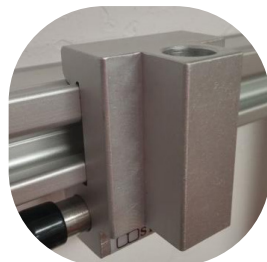

Unimount Vertical Equipment Track

#050466

750 Garcia Ave,
Pittsburg
CA 94565
+1.925.427.7800

Eclipse™ Horizontal Equipment Rail

#050453

Eclipse™ Rails accept both Clamp-On and Rapid Mount Brackets.

Please specify length at time of order
050453-XX
xx= length
Example 050453-24 is a 24" long rail

'F' Type Eclipse™ Horizontal Equipment Rail

#050469

'F' Type Eclipse™ Rails accept Clamp-On Brackets. Laminate Insert is Satin Oxide. Standard, Premium or Wood Grain laminates are available but may incur additional cost.

Please specify length at time of order
050469-XX
xx= length
Example 050469-48 is a 48" long rail

Clamp-On Bracket

178209

Adaptor Bracket

178210

Unimount Rail Mount

178210

Rapid Mount Bracket