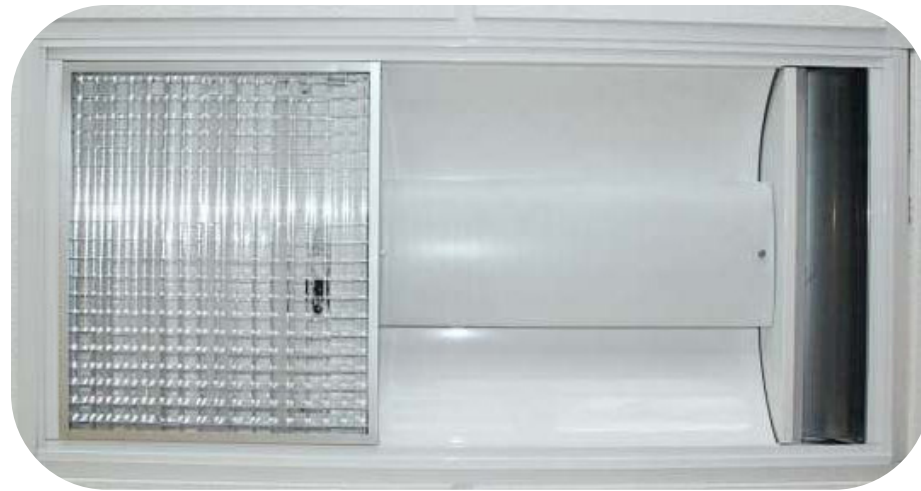

750 Garcia Ave, Pittsburg
CA 94565
+1.925.427.7800
HSIheadwalls.com

Antares

Multi-Function Ceiling Light

The Antares Multi-Function Ceiling Light provides a variety of lighting options in an aesthetically pleasing and easy to install ceiling mounted fixture. Combining unobtrusive, clean design and endless functionality, the Antares Multi-Function Ceiling Light is effective in nearly any setting.

Features/Specifications:

- Three compartment patient room luminaire
- 3-lamp exam lighting
- 2-lamp ambient lighting
- Reading light provides glare free, down illumination without disturbing others
- Charting light provides adequate light for staff to carry out routine tasks
- Night light provides illumination for staff to visually check in on patients
- 120-277 volt operation

Options:

- Antares Ceiling Light (Part Number 170505) and optional 5-Function Switch (Part Number 270500)