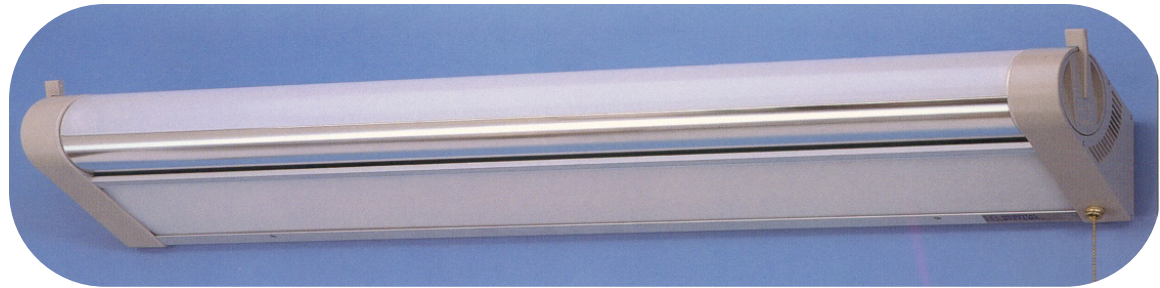

## Aurora Overbed Light

The Aurora Overbed LED Light Fixture is a high quality patient room light that provides three-way lighting with convenience and elegance. It is designed for both acute care and patient rooms. The Aurora employs four LED lamps, with separate circuits for the down and up light. The Aurora is made for hospital use, with smooth flush fitting surfaces to reduce housekeeping chores.

### Features/Specifications:

- General Room, Examination, and Reading light modes
- Silent operation
- Easy installation
- Safety circuit to prevent damage to equipment
- 52" x 12" x 10"
- 30 lbs

### Options:

- 3 or 4 foot length LED bulbs
- Optional pull cord or remote switch operated night lights
- Controlled from nurse call pendant, bedside controls, or remotely switched
- 120, 220, 240, and 277 Volt options